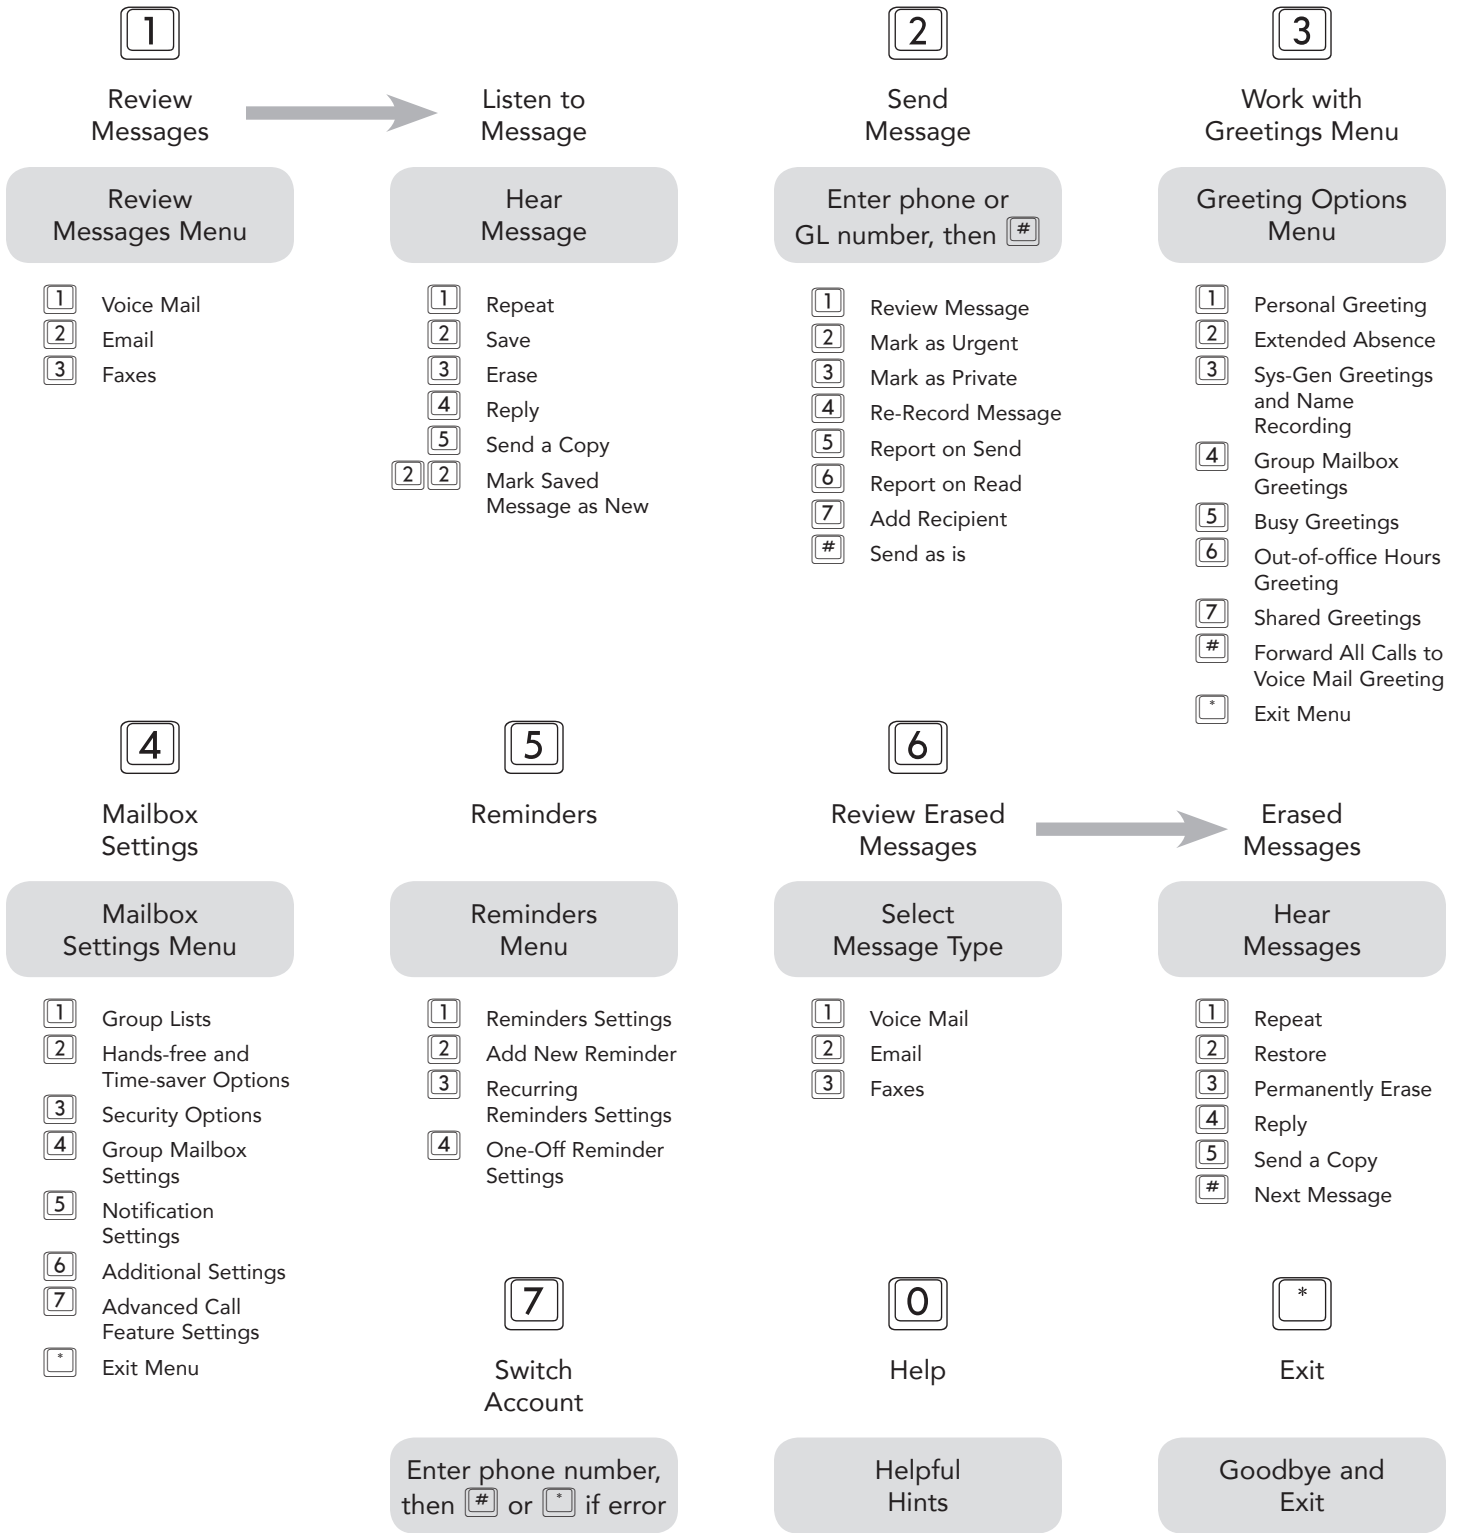

Mailbox Main Menu Instructions

Common Keys

* Cancel Input or Move Up a Level	0 Helpful Hints
# End Input or Move Forward in a List	8 Pause/Resume